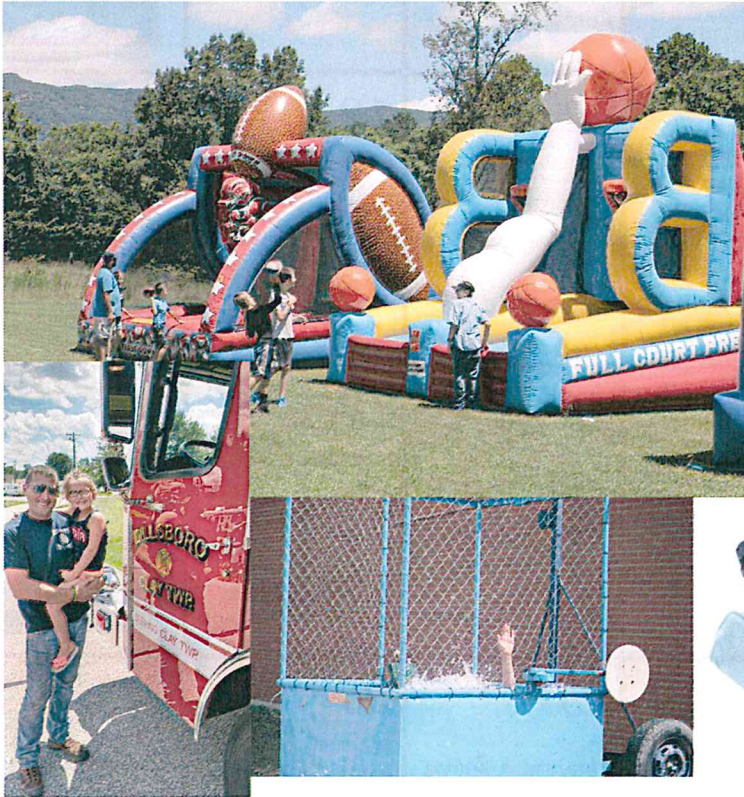

Dillsboro, Indiana

July 2019

# 5th Annual Back-to-School Bash!

Hey Kids, bring mom and dad and come to an afternoon of fun, food and supplies....Sunday afternoon from 11-3:00 at the First Baptist Church on July 21st. Free haircuts, free school supplies, free hot dogs

Back  
to  
School  
Bash

Snow cones, play in the Bounce House.....AND.....dunk your beloved principal, **Mr. Melton**, from 11:30 -1:00....and Pastor Steve from 1-3:00. The Dillsboro Fire Department will also join in the afternoon fun. Everyone is welcome!

*July Summer Concert  
and Cruise-In*

Front & North Streets July 27th 7:00-10:00 PM

Music from the 60's, 70's, 80's and beyond. LB&E is a 7 piece band with ties to many famous groups in Louisville's Past. Groups such as The Carnations, Tom Dooley & The Lovelights, The Keys, Us Four, Kenny & The Accents and some others .